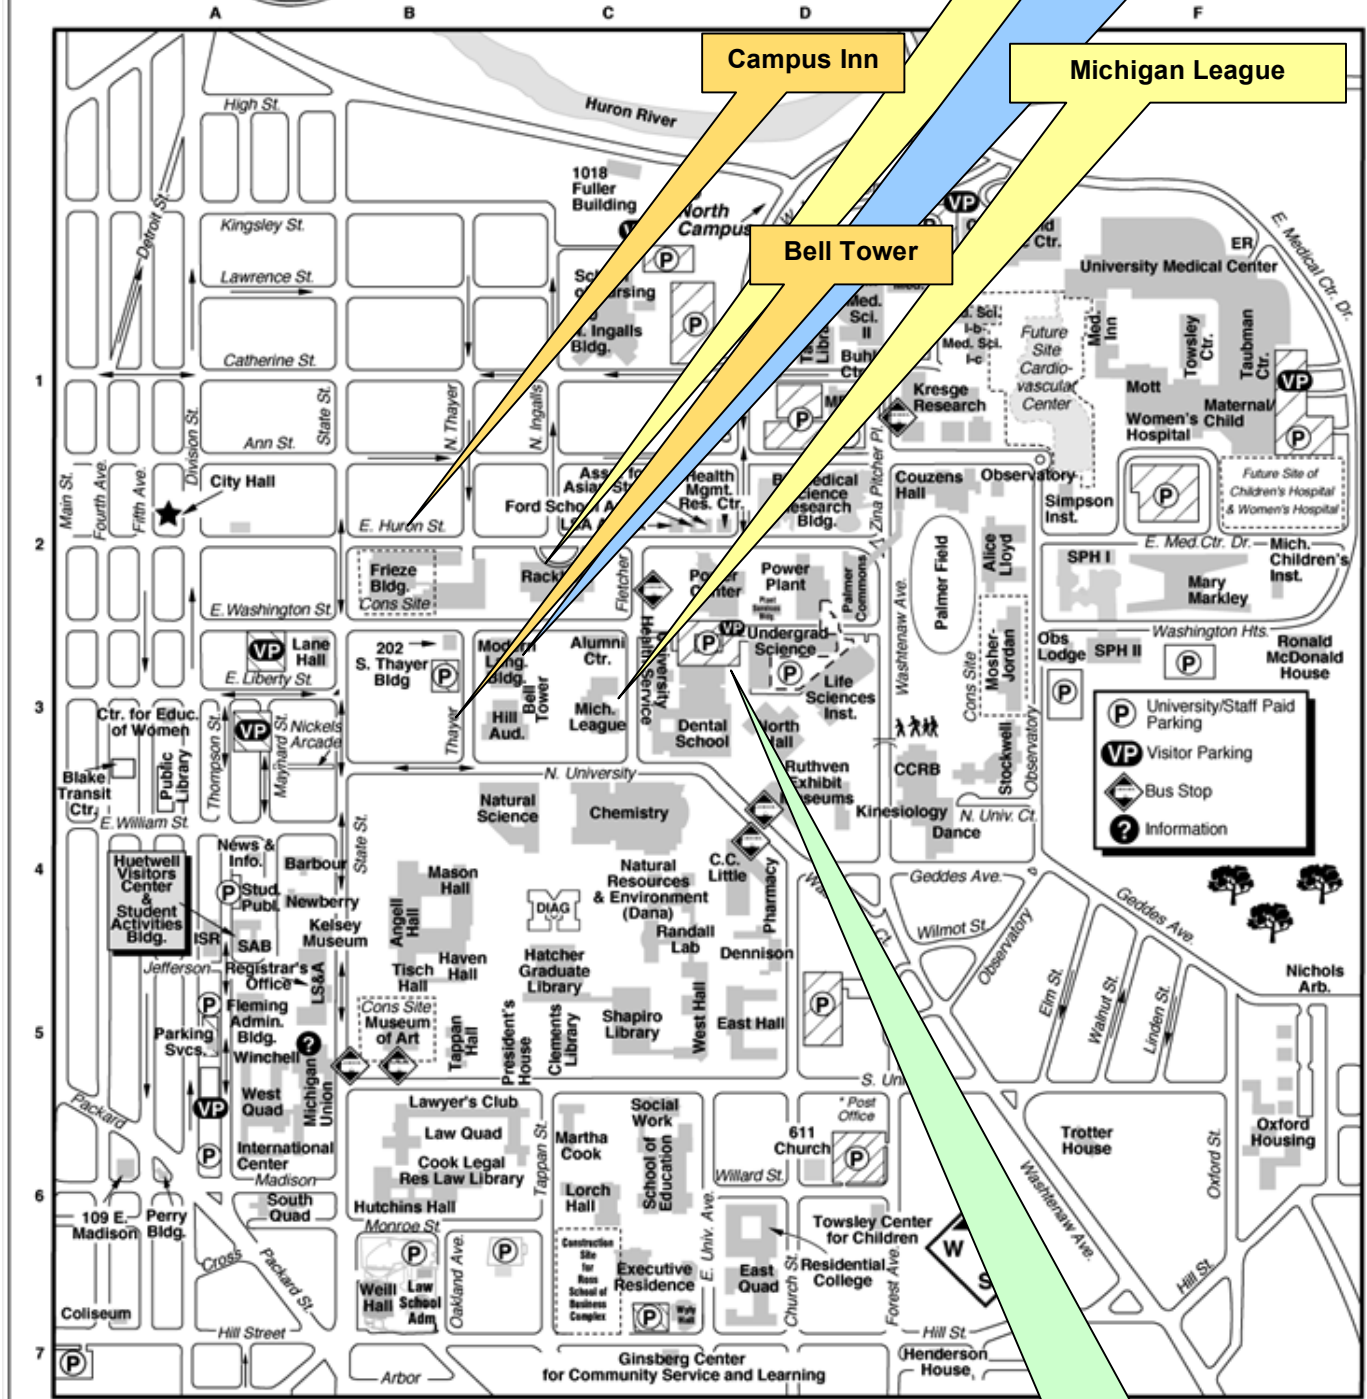

APA Division 45 Conference
June 17-19, 2010

University of Michigan Central Campus

Rackham Graduate School

Modern Language Building

Campus Inn

Michigan League

Bell Tower

P	University/Staff Paid Parking
VP	Visitor Parking
B	Bus Stop
?	Information

To Wolverine Tower ↓

? Campus Information Center,
(First floor, Michigan Union, 764-INFO)

© 2006 The University of Michigan, MM&D
For use on campus call 734-998-6140.

Palmer Visitor Parking
Structure