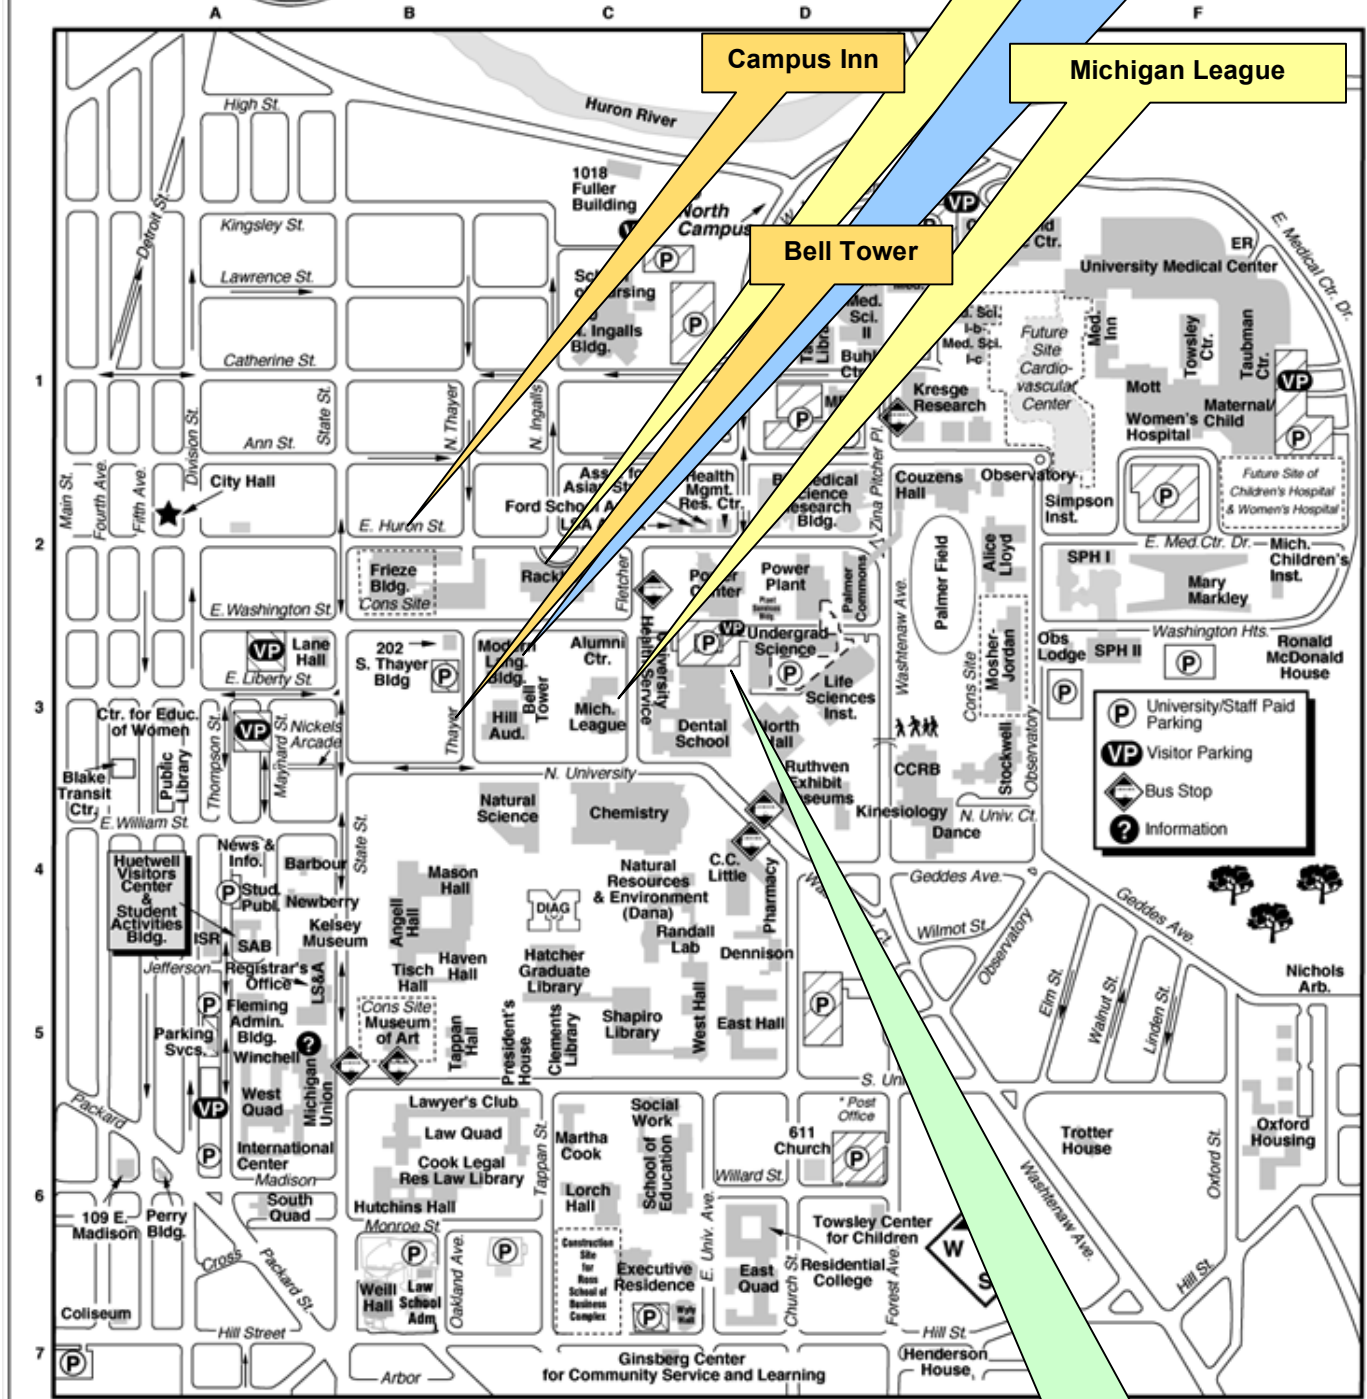

APA Division 45 Conference
June 17-19, 2010

University of Michigan
Central Campus

Rackham Graduate School

Modern Language Building

Campus Inn

Michigan League

Bell Tower

To Wolverine Tower ↓

Campus Information Center,
(First floor, Michigan Union, 764-INFO)

© 2006 University of Michigan, MM&D
For use on campus call 734-998-6140.

Palmer Visitor Parking
Structure